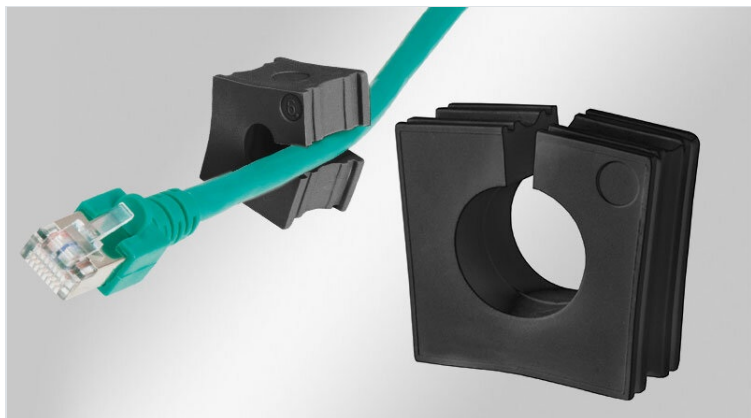

KT | Cable grommets, black

for cable diameters 1 - 35 mm / IP66 / IP68

IP54

IP55

IP64

IP65

IP66

IP67

IP68

RINA

ECOLAB certified

RoHS compliant

Made in Germany

Cable grommets KT small are used with the following cable entry components:

- [KEL cable entry frames](#)
- [KVT split cable glands](#)

In combination with [KEL-ER cable entry frames](#) and [KVT-ER cable glands](#) the KT single-hole grommets enable a sealing of the cables with up to IP66 / IP68.

The model range KT small is designed for cable diameters from 1 to 17 mm. Cable grommets KT large accept a wide range of cable diameters from 13 to 35 mm.

When installing the small grommets in multiple rows, the flat sides should be facing each other. This allows the flat sides to match up and provide a secure seal.